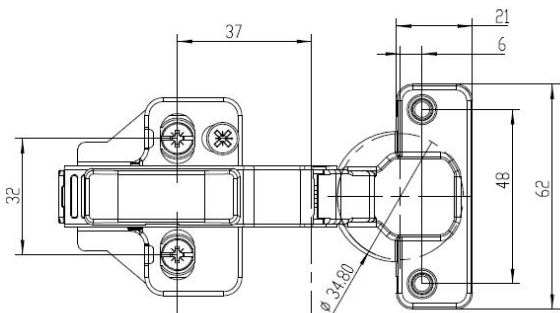

PRODUCT SHEET

Description:

Soft Closing Hinge "A", \varnothing 35mm,Clip-On,H=0,Plate W/Euro Screws W/Pre-Mounted Euro Screws 6.3x14mm, Full-Overlay, 100DG, Cup, CC:48mm, Mounting Plate H:0mm. Easy Adjustment, W/SISO Name, Plate, Hydraulic Plastic Pump

Item number:

15.03.731-4

| Units | Box | Carton | HS Code | Barcode |
|-------|-----|--------|------------|---|
| Pcs. | | 100 | 8302100090 |  5704866458092 |

SISO A/S

Mileparken 11
DK-2740 Skovlunde
Denmark
VAT: DK 24786013