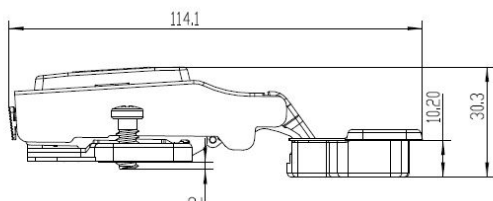

PRODUCT SHEET

Description:

Soft Closing Hinge "A", \varnothing 35mm,Clip-On,H=0,Plate W/Euro Screws W/Pre-Mounted Euro Screws 6.3x14mm, Full-Overlay, 100DG, Cup, CC:48mm, Mounting Plate H:0mm. Easy Adjustment, W/SISO Name, Plate, Hydraulic Plastic Pump

Item number:

15.03.731-4

| Units | Box | Carton | HS Code | Barcode |
|-------|-----|--------|------------|---|
| Pcs. | | 100 | 8302100090 |  5704866458092 |

SISO A/S

Mileparken 11
DK-2740 Skovlunde
Denmark
VAT: DK 24786013