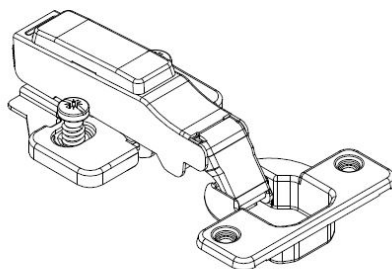

PRODUCT SHEET

Description:

Soft Closing Hinge "A", $\varnothing$ 35mm,Clip-On,H=0,Plate W/Euro Screws W/Pre-Mounted Euro Screws 6.3x14mm, Full-Overlay, 100DG, Cup, CC:48mm, Mounting Plate H:0mm. Easy Adjustment, W/SISO Name, Plate, Hydraulic Plastic Pump

Item number:

15.03.731-4

Units	Box	Carton	HS Code	Barcode
Pcs.		100	8302100090	 5704866458092

SISO A/S

Mileparken 11
DK-2740 Skovlunde
Denmark
VAT: DK 24786013

Phone +45 45 830 900

www.siso.dk
siso@siso.dk

Danske Bank
Nytorv Branch
Copenhagen
SWIFT: DABADKKK

Account no.
4180 3112 112936
IBAN Account
DK7230003112112936